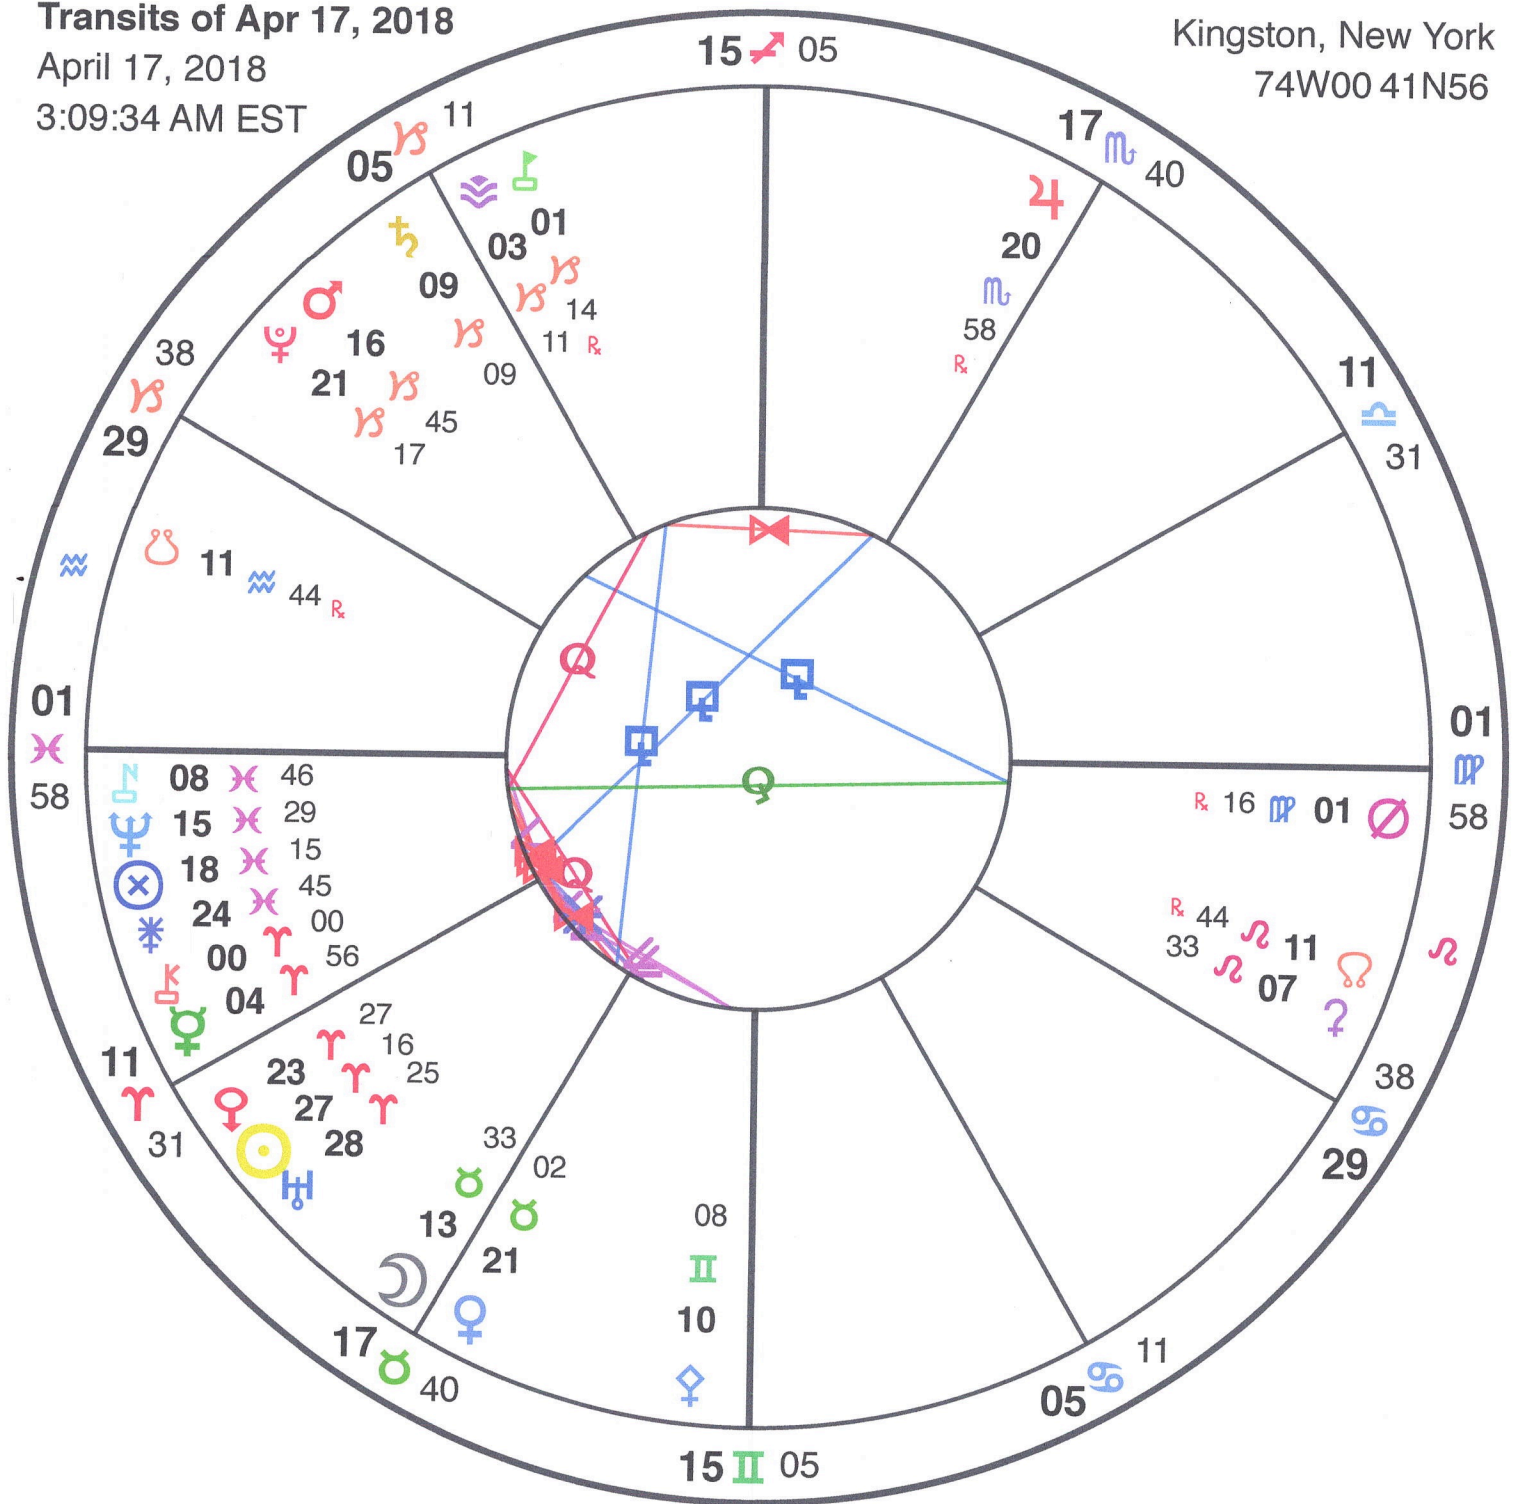

♂ → ♀

Transits of Dec 11, 2001

December 11, 2001

6:05:03 PM EST

Kingston, New York

74W00 41N56

2001

♂ → ♀

5 → 13

Transits of Dec 19, 2017

December 19, 2017

11:48:45 PM EST

Kingston, New York

74W00 41N56

Handwritten signature and date:
2017

♁ → ♀

Transits of Apr 17, 2018

April 17, 2018

3:09:34 AM EST

Kingston, New York

74W00 41N56

AR
2018

♂ ♀ #121

Transits of Jan 12, 2020

January 12, 2020

11:59:27 AM EST

Kingston, New York

74W00 41N56

2020

♏ ♏ ♏ #1 25

Transits of Jan 26, 2020

January 26, 2020