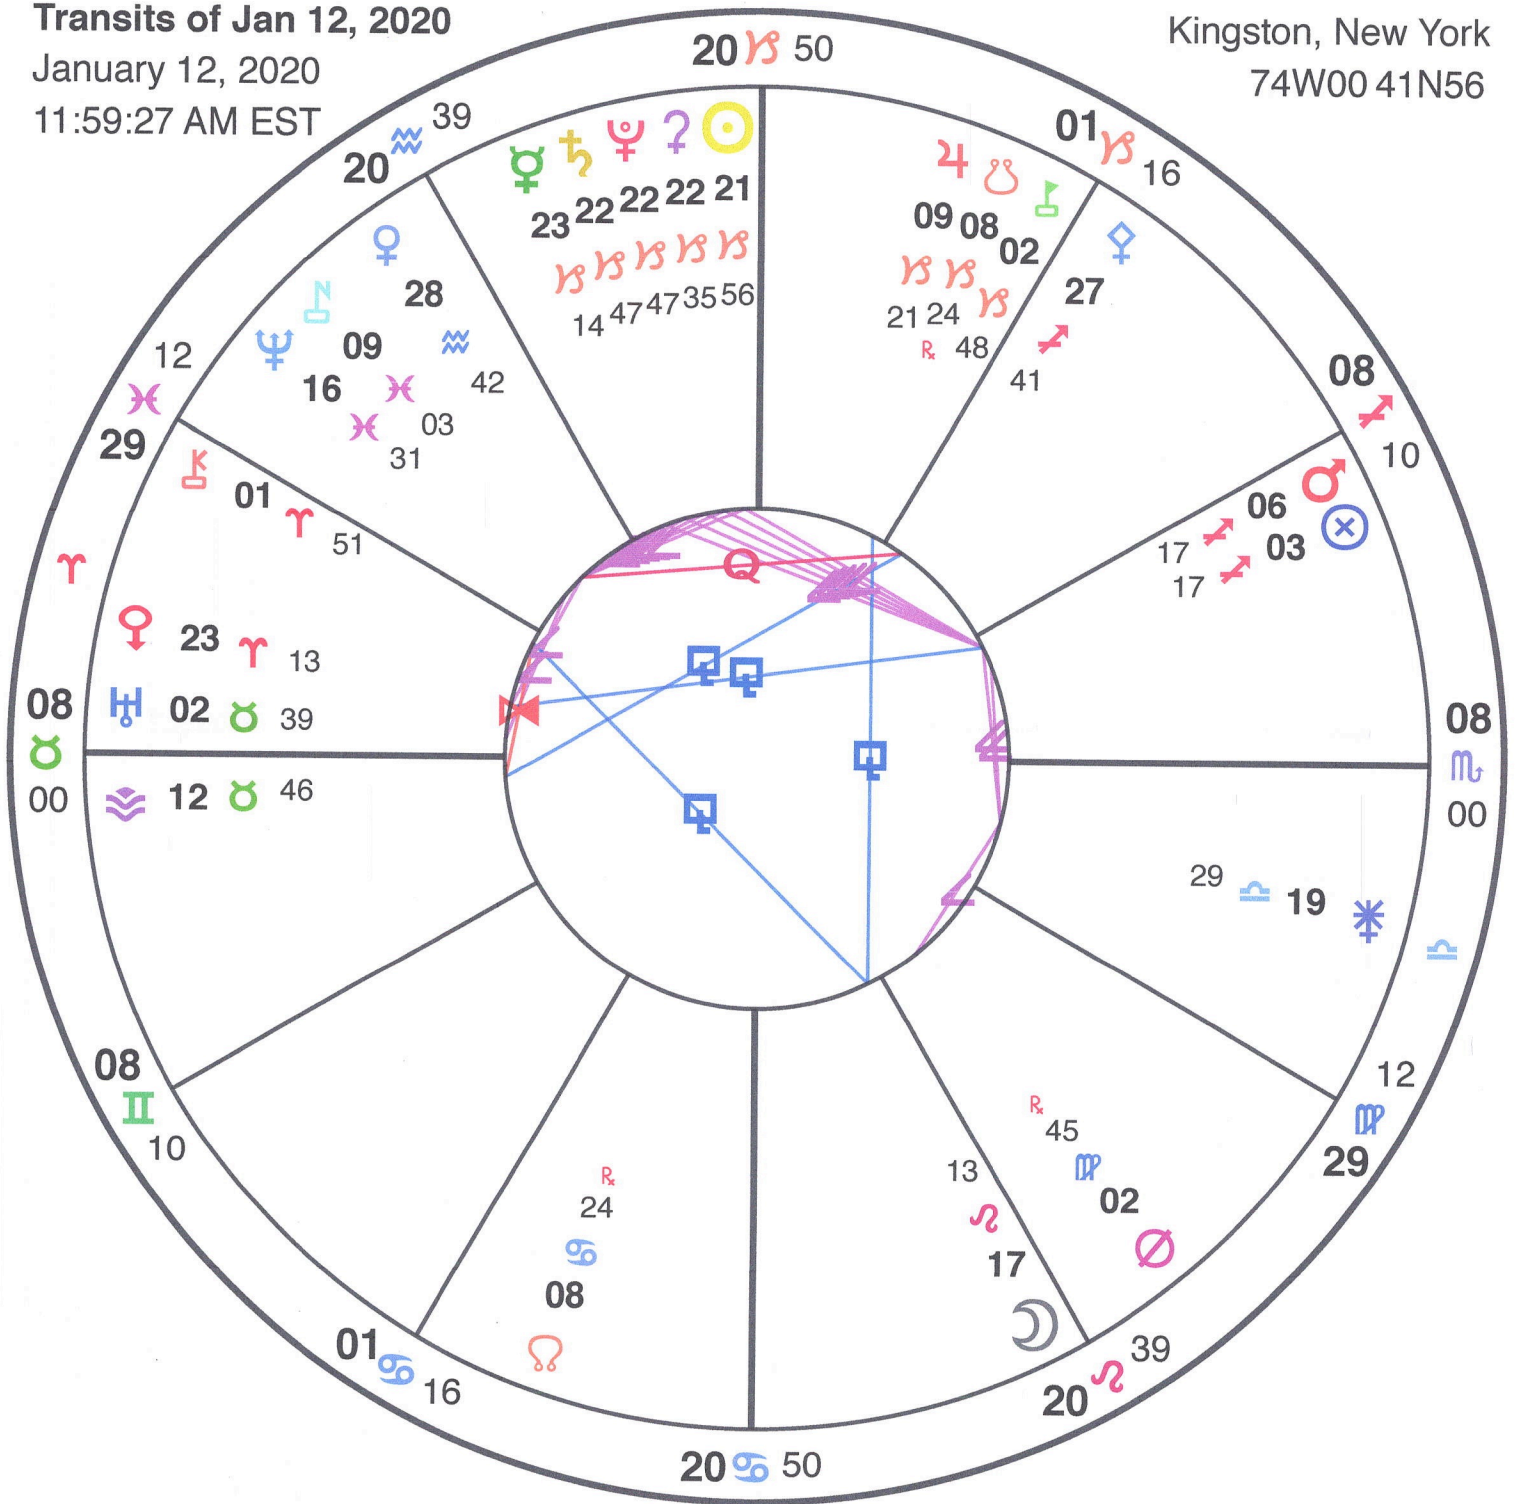

♂ → ♀

Transits of Dec 11, 2001

December 11, 2001

6:05:03 PM EST

Kingston, New York

74W00 41N56

2001

♂ → ♀

5 → 13

Transits of Dec 19, 2017

December 19, 2017

11:48:45 PM EST

Kingston, New York

74W00 41N56

Handwritten signature and date:
2017

♁ → ♀

Transits of Apr 17, 2018

April 17, 2018

3:09:34 AM EST

Kingston, New York

74W00 41N56

AR
2018

♂ ♀ #121

Transits of Jan 12, 2020

January 12, 2020

11:59:27 AM EST

Kingston, New York

74W00 41N56

2020

♏ ♏ ♏ #1 25

Transits of Jan 26, 2020

January 26, 2020