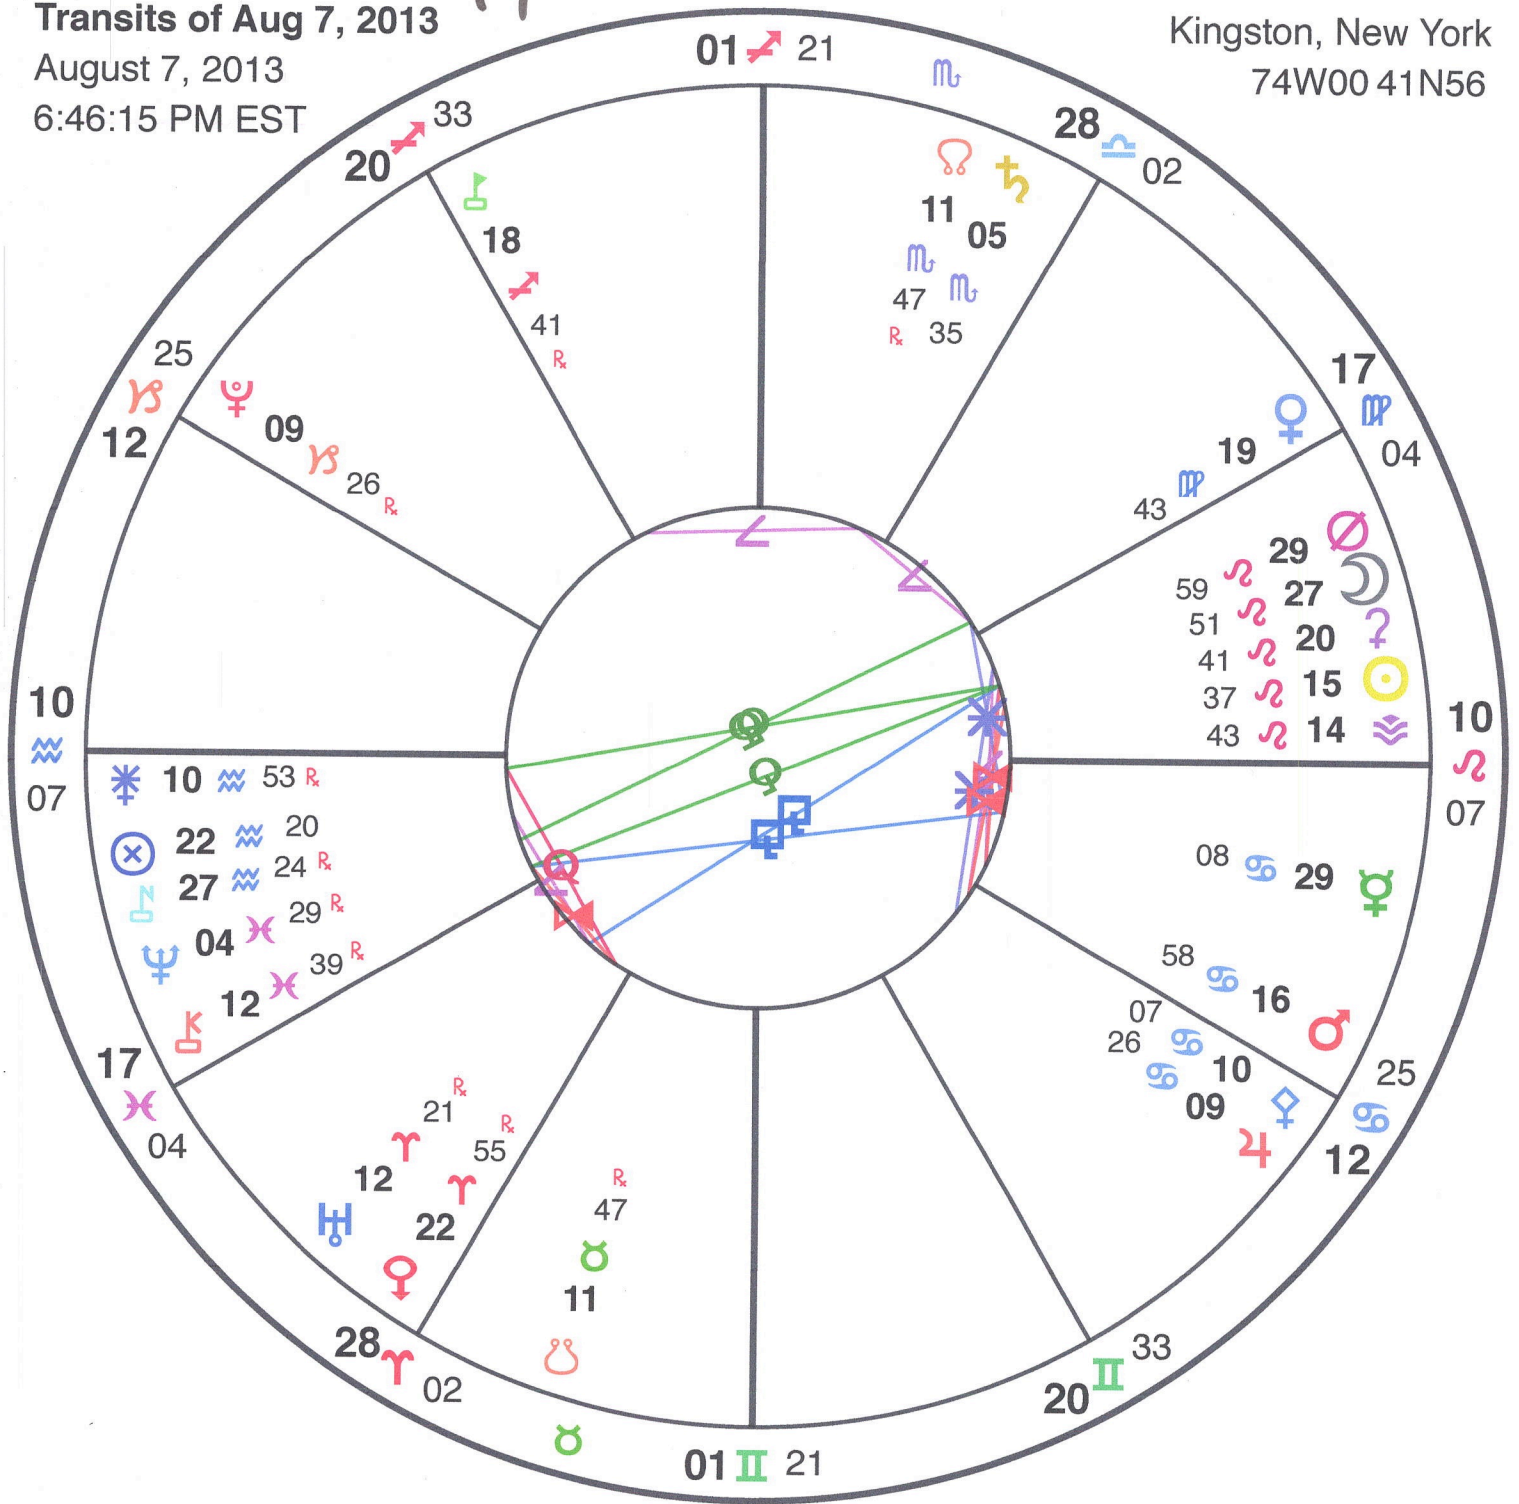

♂ → ♀

Transits of Dec 11, 2001

December 11, 2001

6:05:03 PM EST

Kingston, New York

74W00 41N56

2001

♂ → ♀

Transits of Feb 21, 2005

February 21, 2005

12:34:42 PM EST

Kingston, New York

74W00 41N56

2002

♀ → B #1

Transits of Jan 25, 2008

74W00 41N56

2012

2/00 ♀ copy

Transits of Aug 7, 2013

August 7, 2013

6:46:15 PM EST

Kingston, New York

74W00 41N56

5 → 13

Transits of Dec 19, 2017

December 19, 2017

11:48:45 PM EST

Kingston, New York

74W00 41N56

Handwritten signature and date:
2017

♁ → ♀