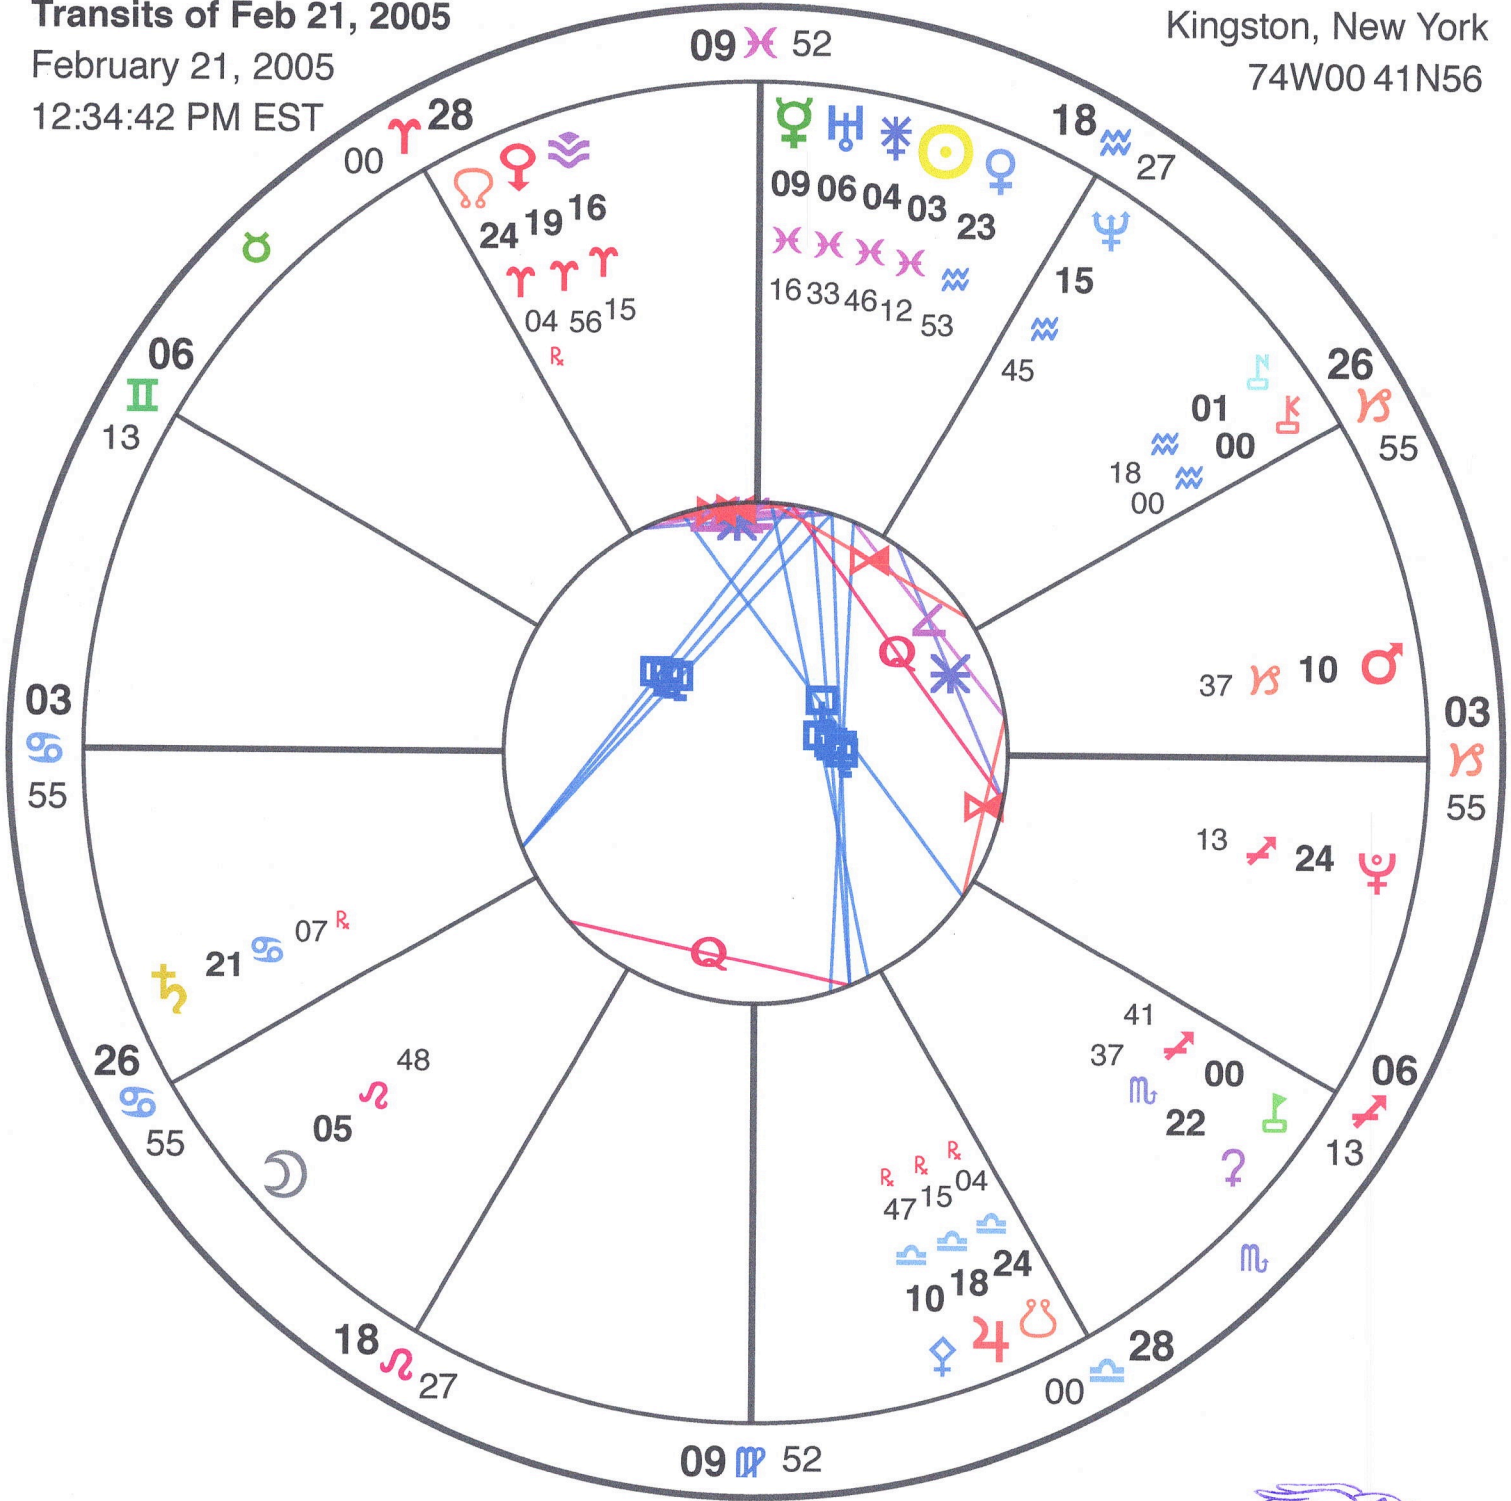

♂ → ♀

Transits of Dec 11, 2001

December 11, 2001

6:05:03 PM EST

Kingston, New York

74W00 41N56

2001

♂ → ♀

Transits of Feb 21, 2005

February 21, 2005

12:34:42 PM EST

Kingston, New York

74W00 41N56

2002

♀ → B #1

Transits of Jan 25, 2008

5 → 13

Transits of Dec 19, 2017

December 19, 2017

11:48:45 PM EST

Kingston, New York

74W00 41N56

Handwritten signature and date:
2017

♁ → ♀