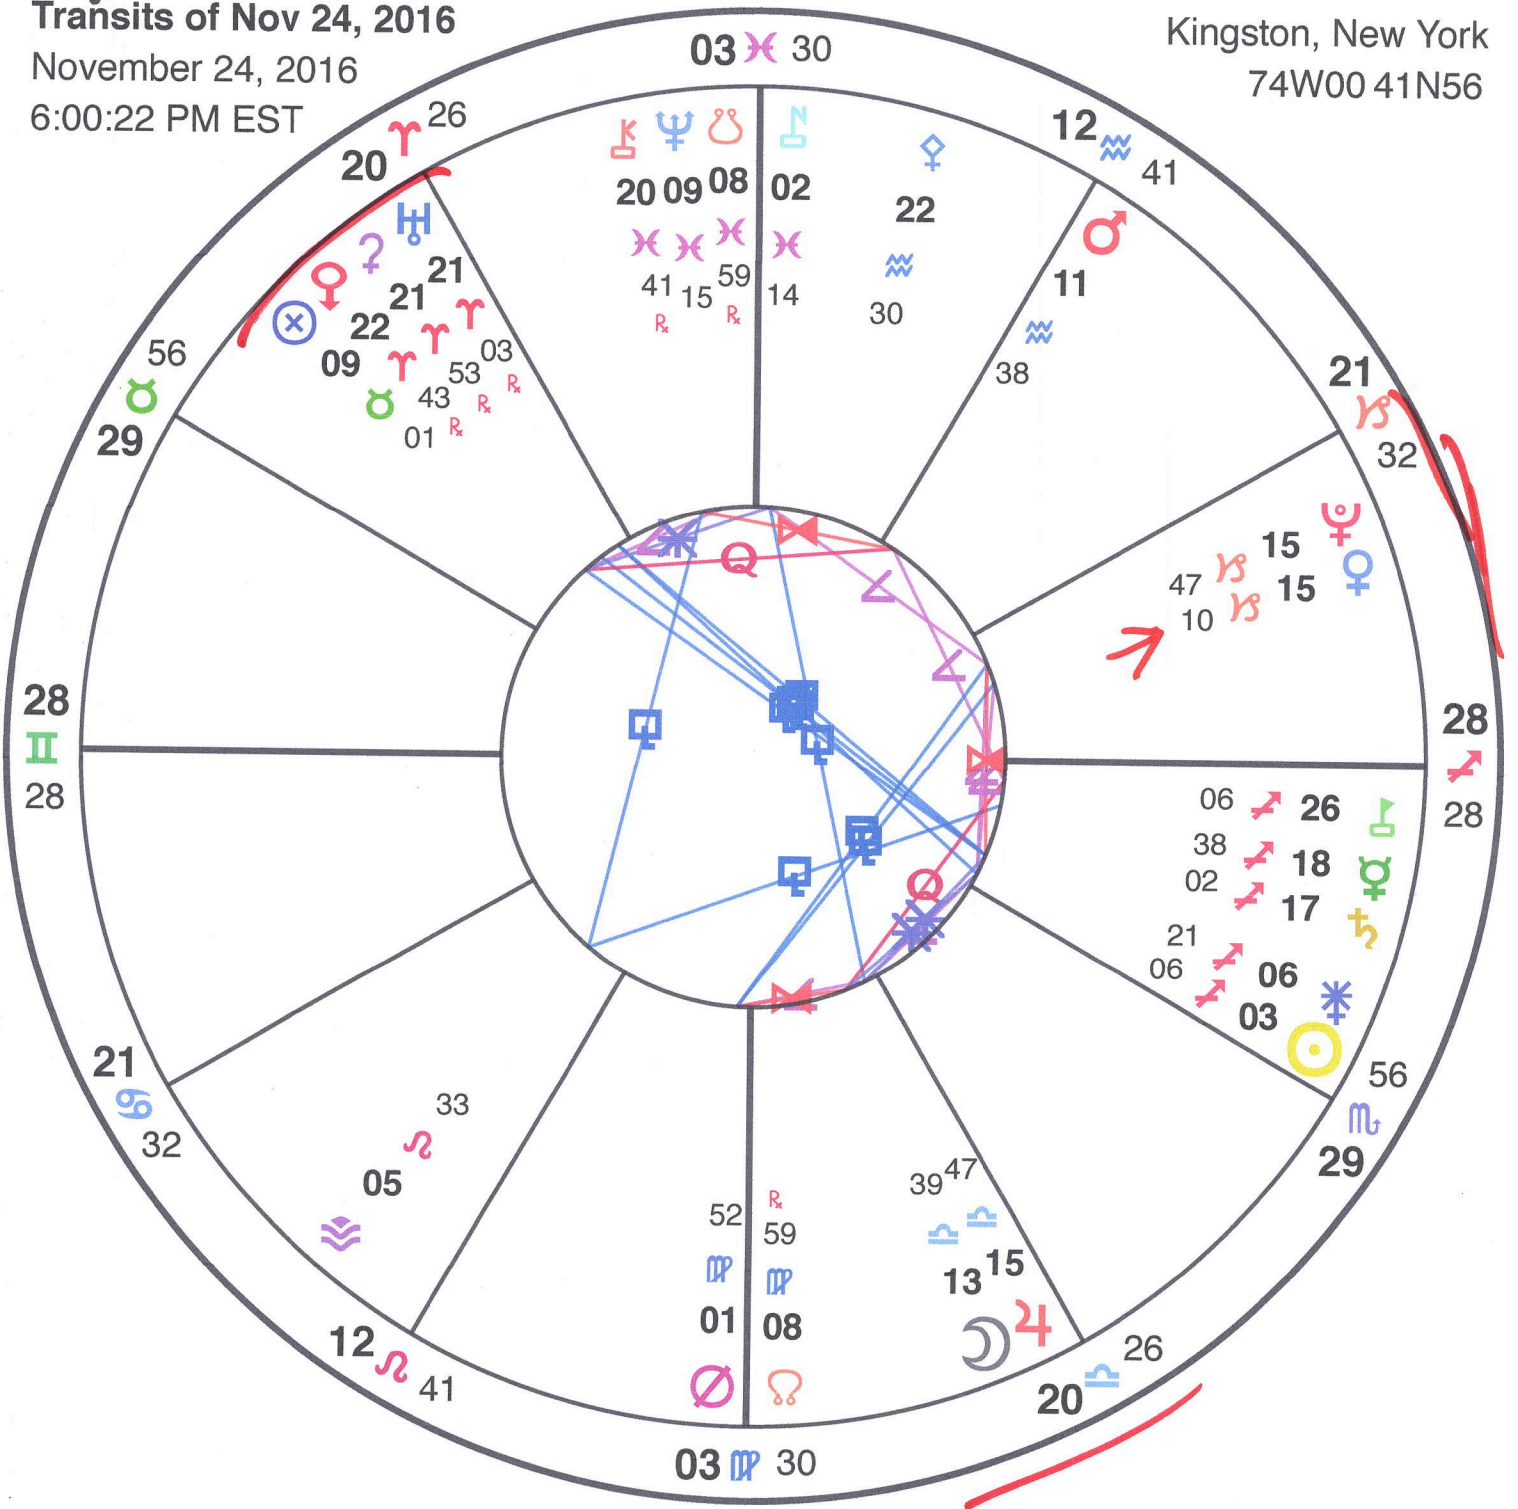

♂ → ♀

Transits of Dec 11, 2001

December 11, 2001

6:05:03 PM EST

Kingston, New York

74W00 41N56

2001

♂ → ♀

AC 2013

?

Transits of Nov 24, 2016

November 24, 2016

6:00:22 PM EST

Kingston, New York

74W00 41N56

Handwritten signature and date:
2016

5 → 13

Transits of Dec 19, 2017

December 19, 2017

11:48:45 PM EST

Kingston, New York

74W00 41N56

Handwritten signature and date:
2017

♁ → ♀

January 12, 2020

11:59:27 AM EST

Kingston, New York

74W00 41N56

2020

♏ ♏ ♏ #1 25

Transits of Jan 26, 2020

January 26, 2020