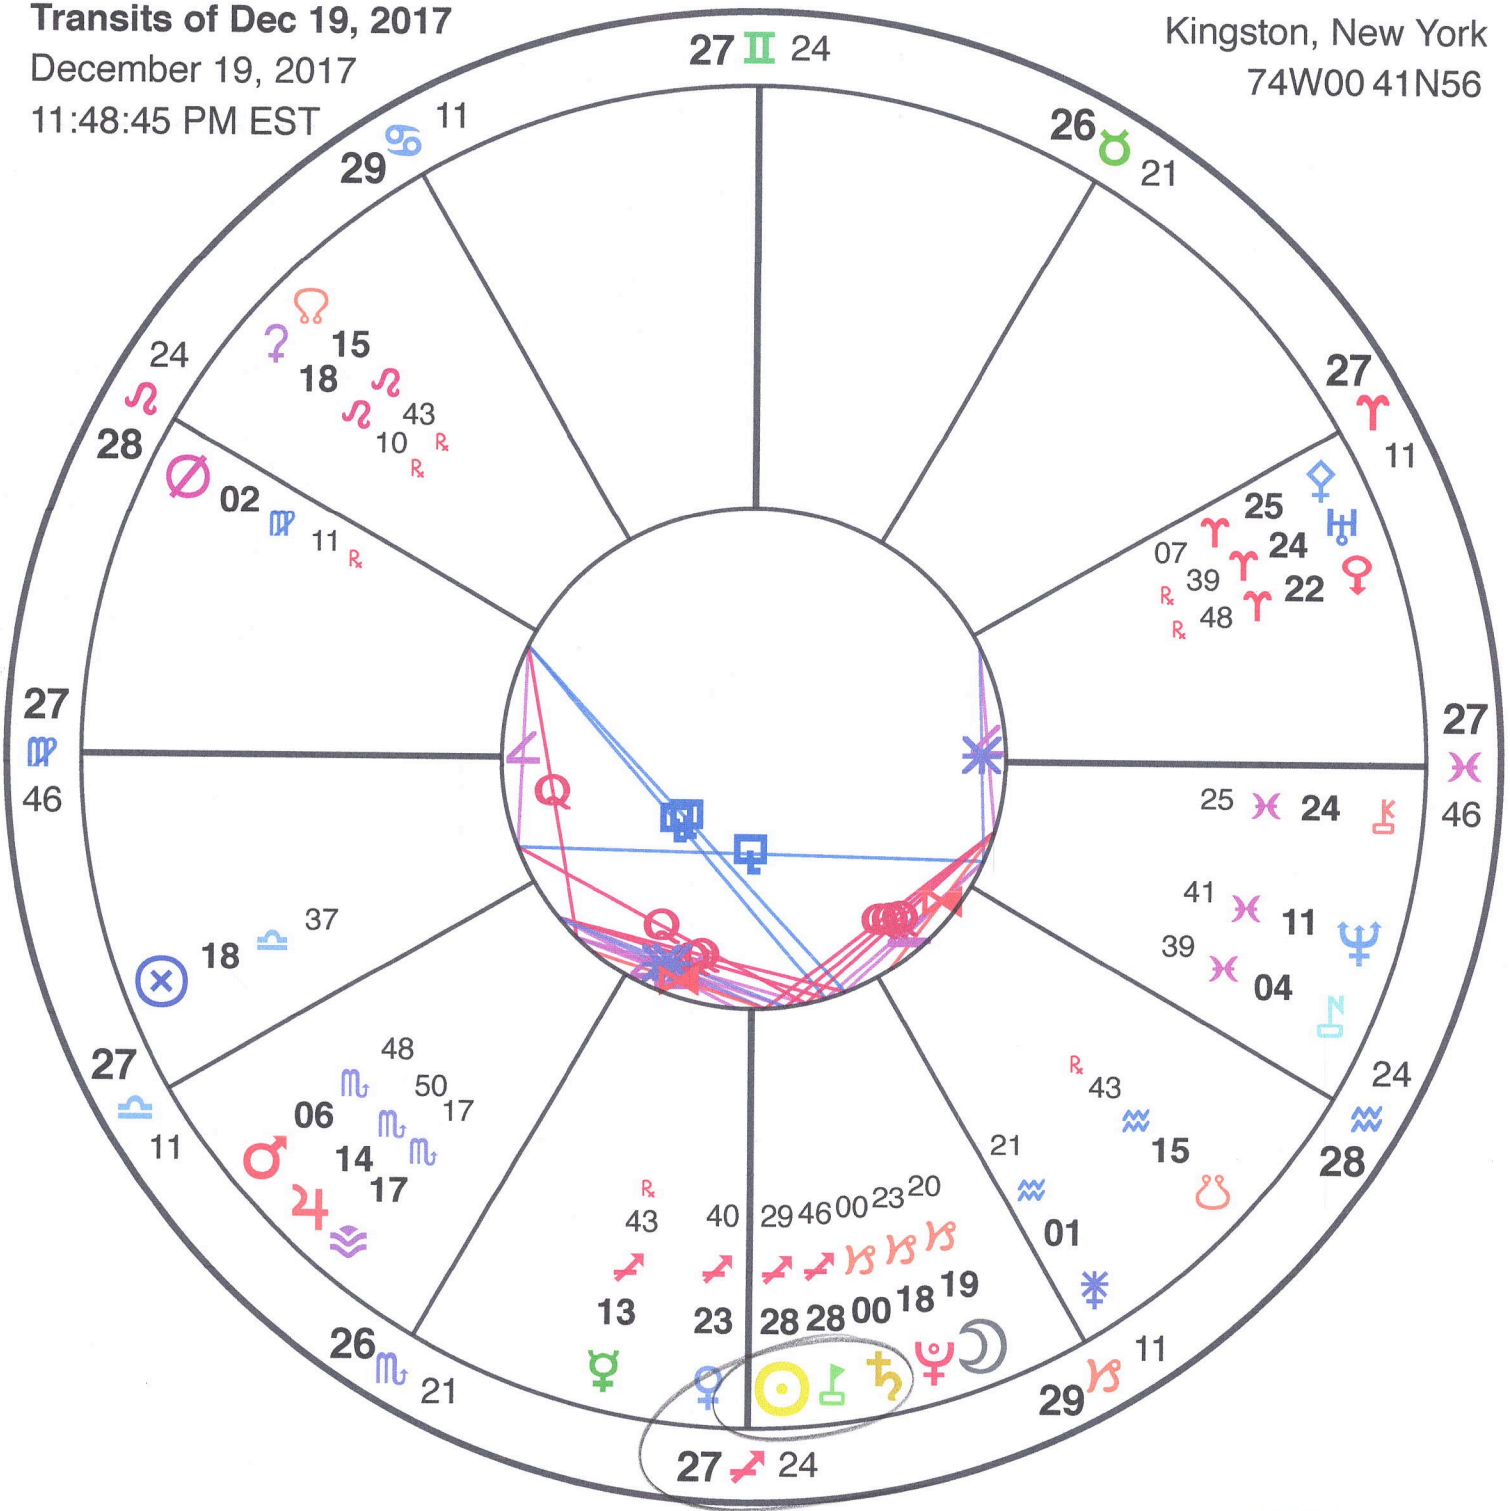

♂ → ♀

Transits of Dec 11, 2001

December 11, 2001

6:05:03 PM EST

Kingston, New York

74W00 41N56

2001

♂ → ♀

5 → 13

Transits of Dec 19, 2017

December 19, 2017

11:48:45 PM EST

Kingston, New York

74W00 41N56

Handwritten signature and date:
2017

♁ → ♀

Transits of Apr 17, 2018

April 17, 2018

3:09:34 AM EST

Kingston, New York

74W00 41N56

AR
2018

♂ ♀ #121

Transits of Jan 12, 2020

January 12, 2020

11:59:27 AM EST

Kingston, New York

74W00 41N56

2020

♏ ♏ ♏ #1 25

Transits of Jan 26, 2020

January 26, 2020