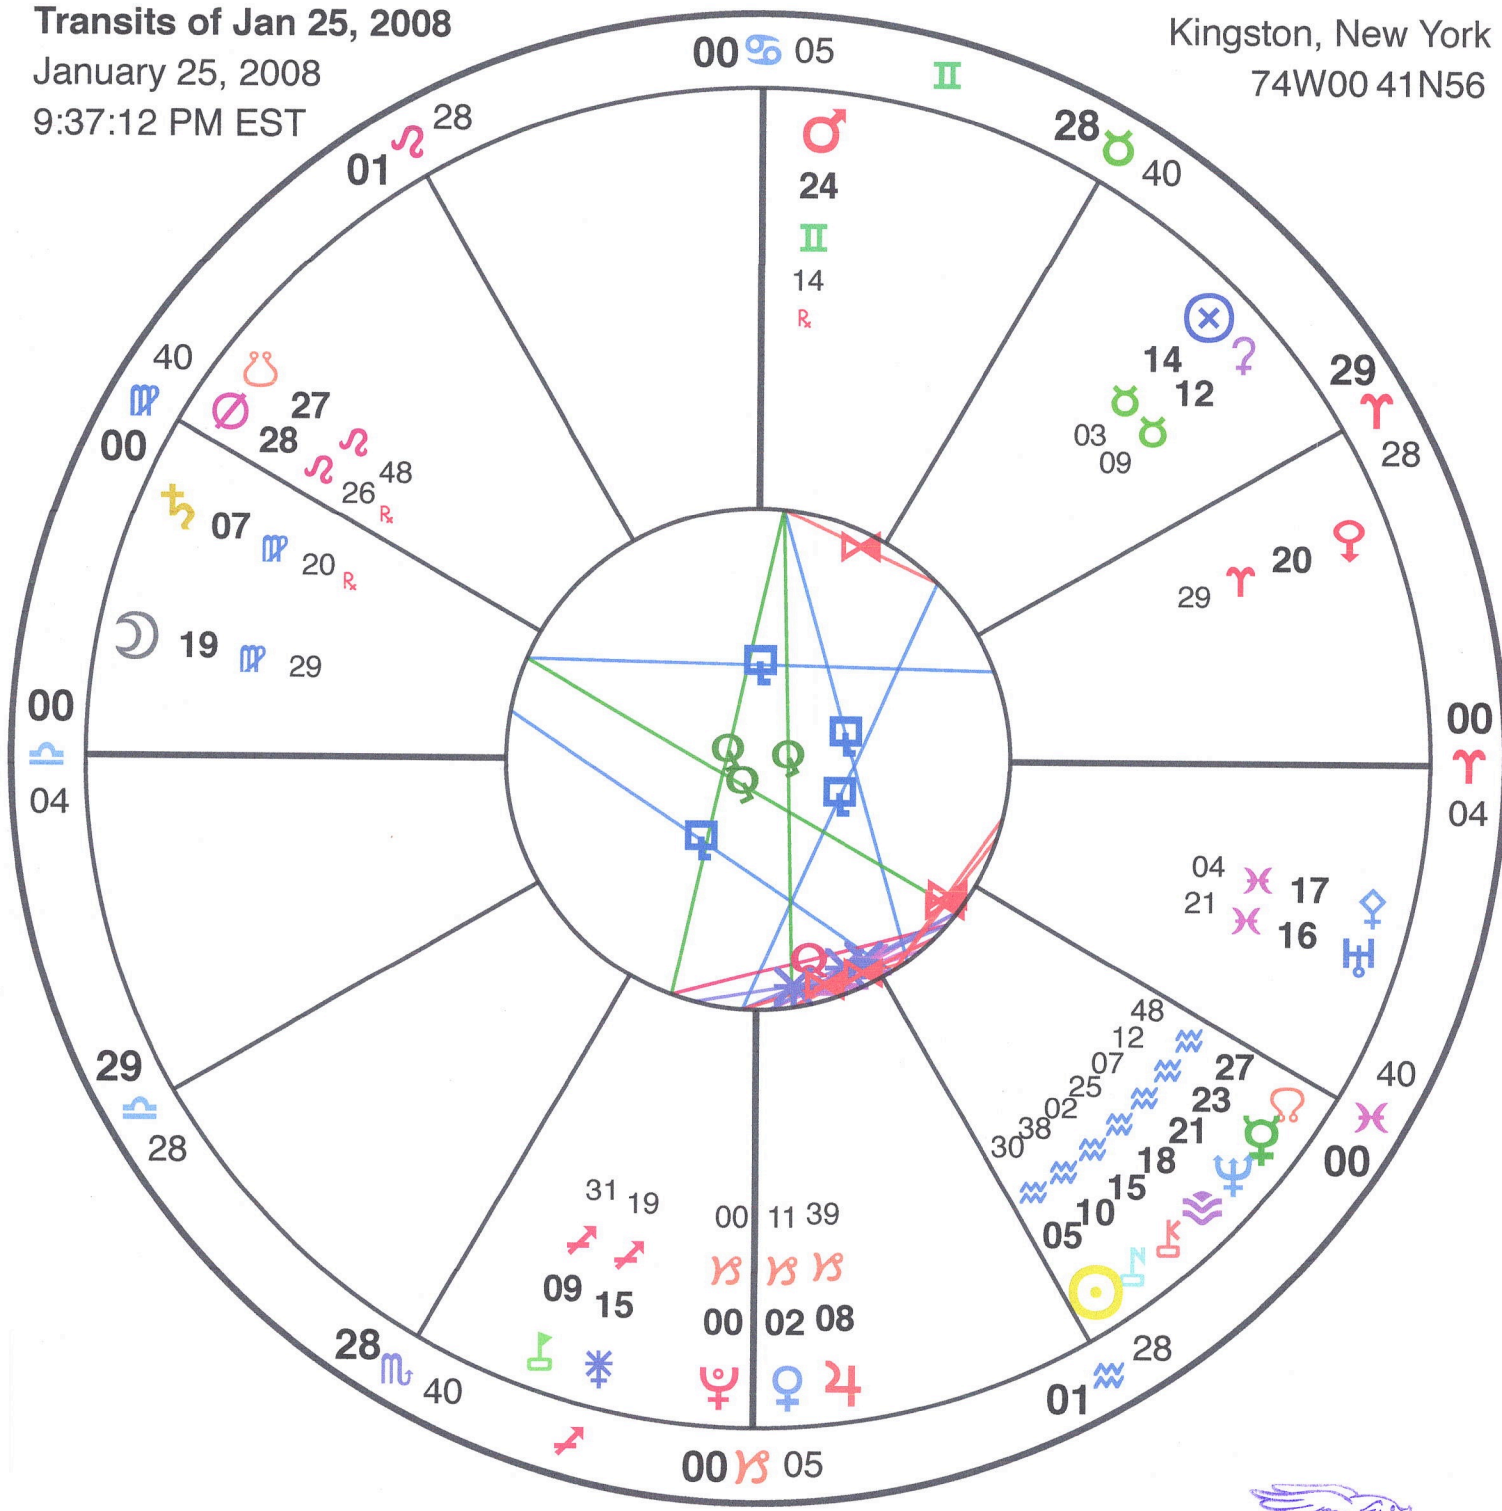

♀ → B #1

Transits of Jan 25, 2008

January 25, 2008

9:37:12 PM EST

Kingston, New York

74W00 41N56