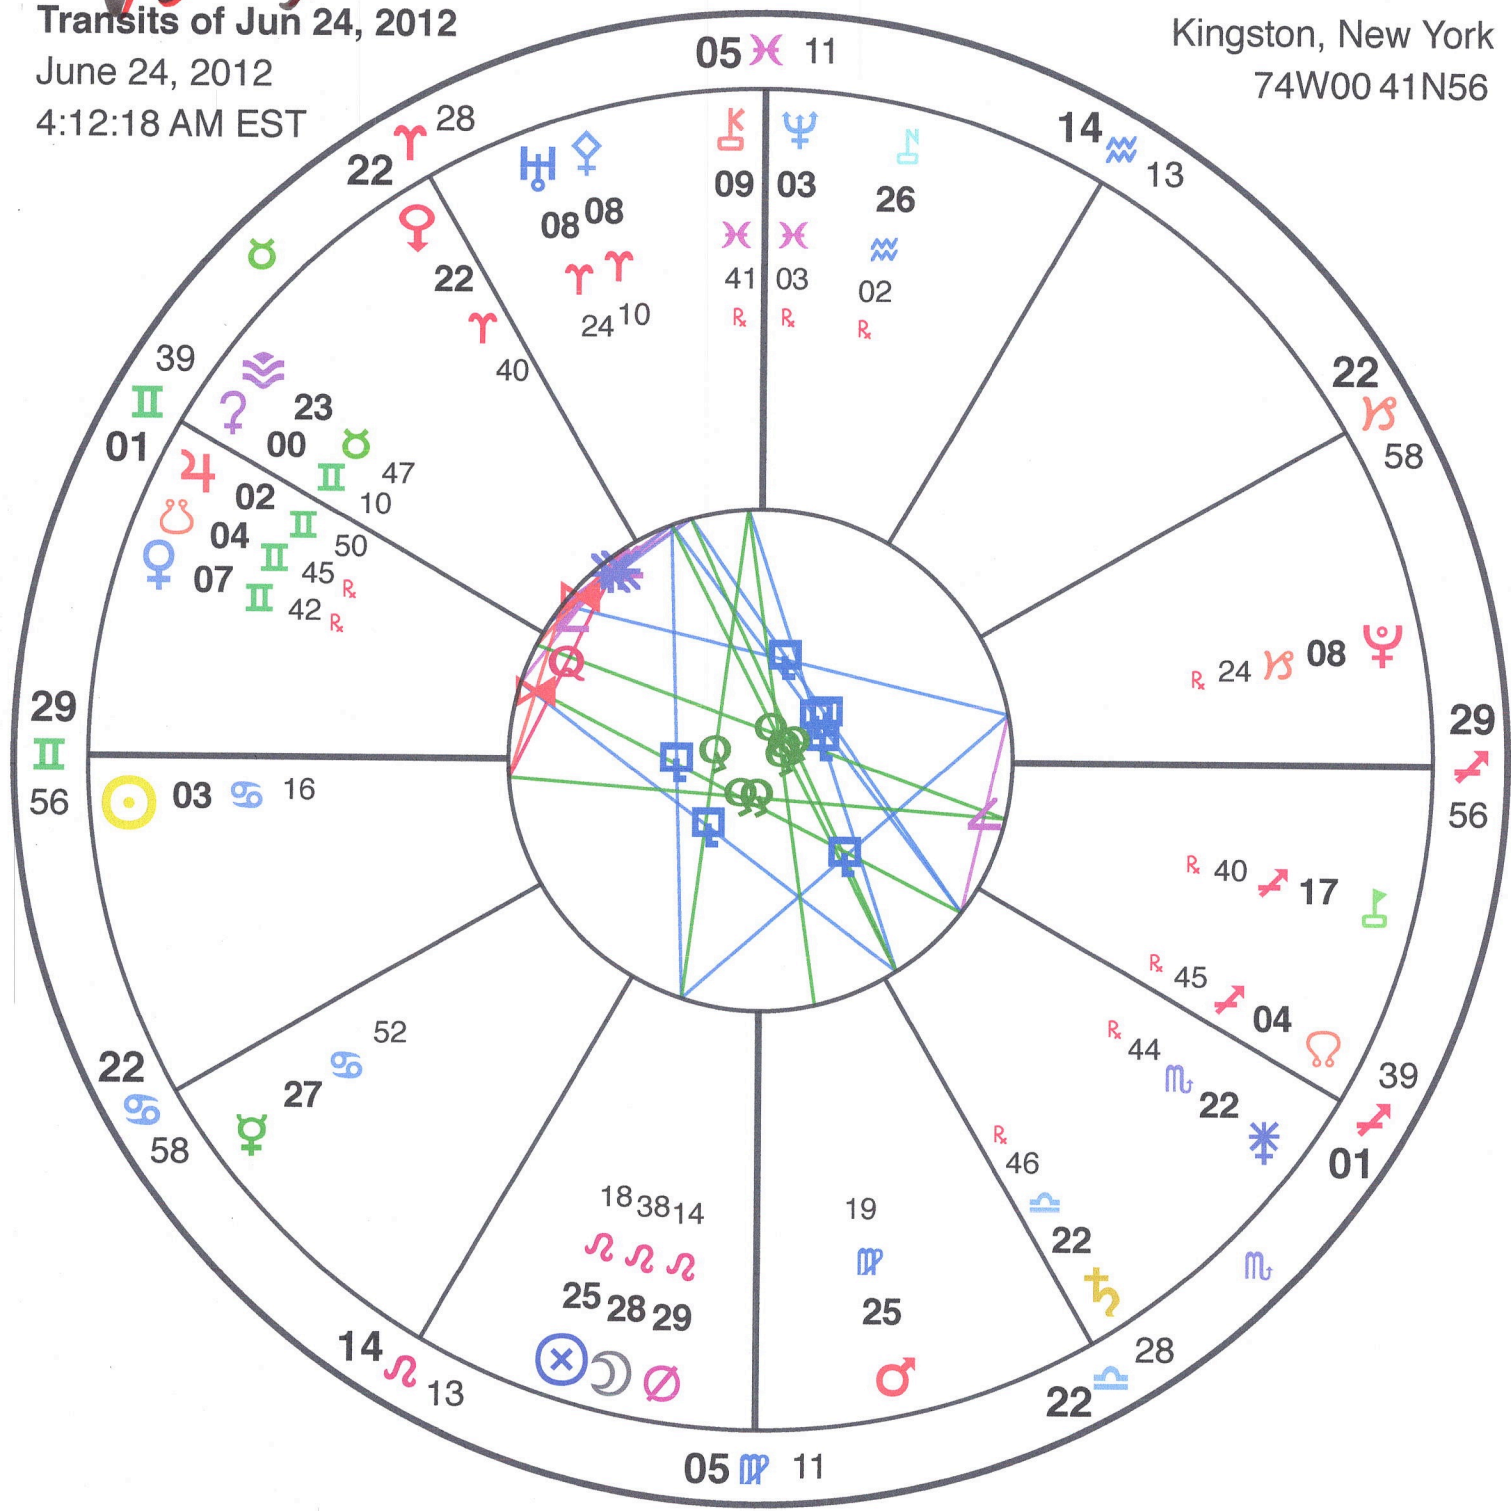

Transits of Jun 24, 2012

June 24, 2012

4:12:18 AM EST

Kingston, New York

74W00 41N56