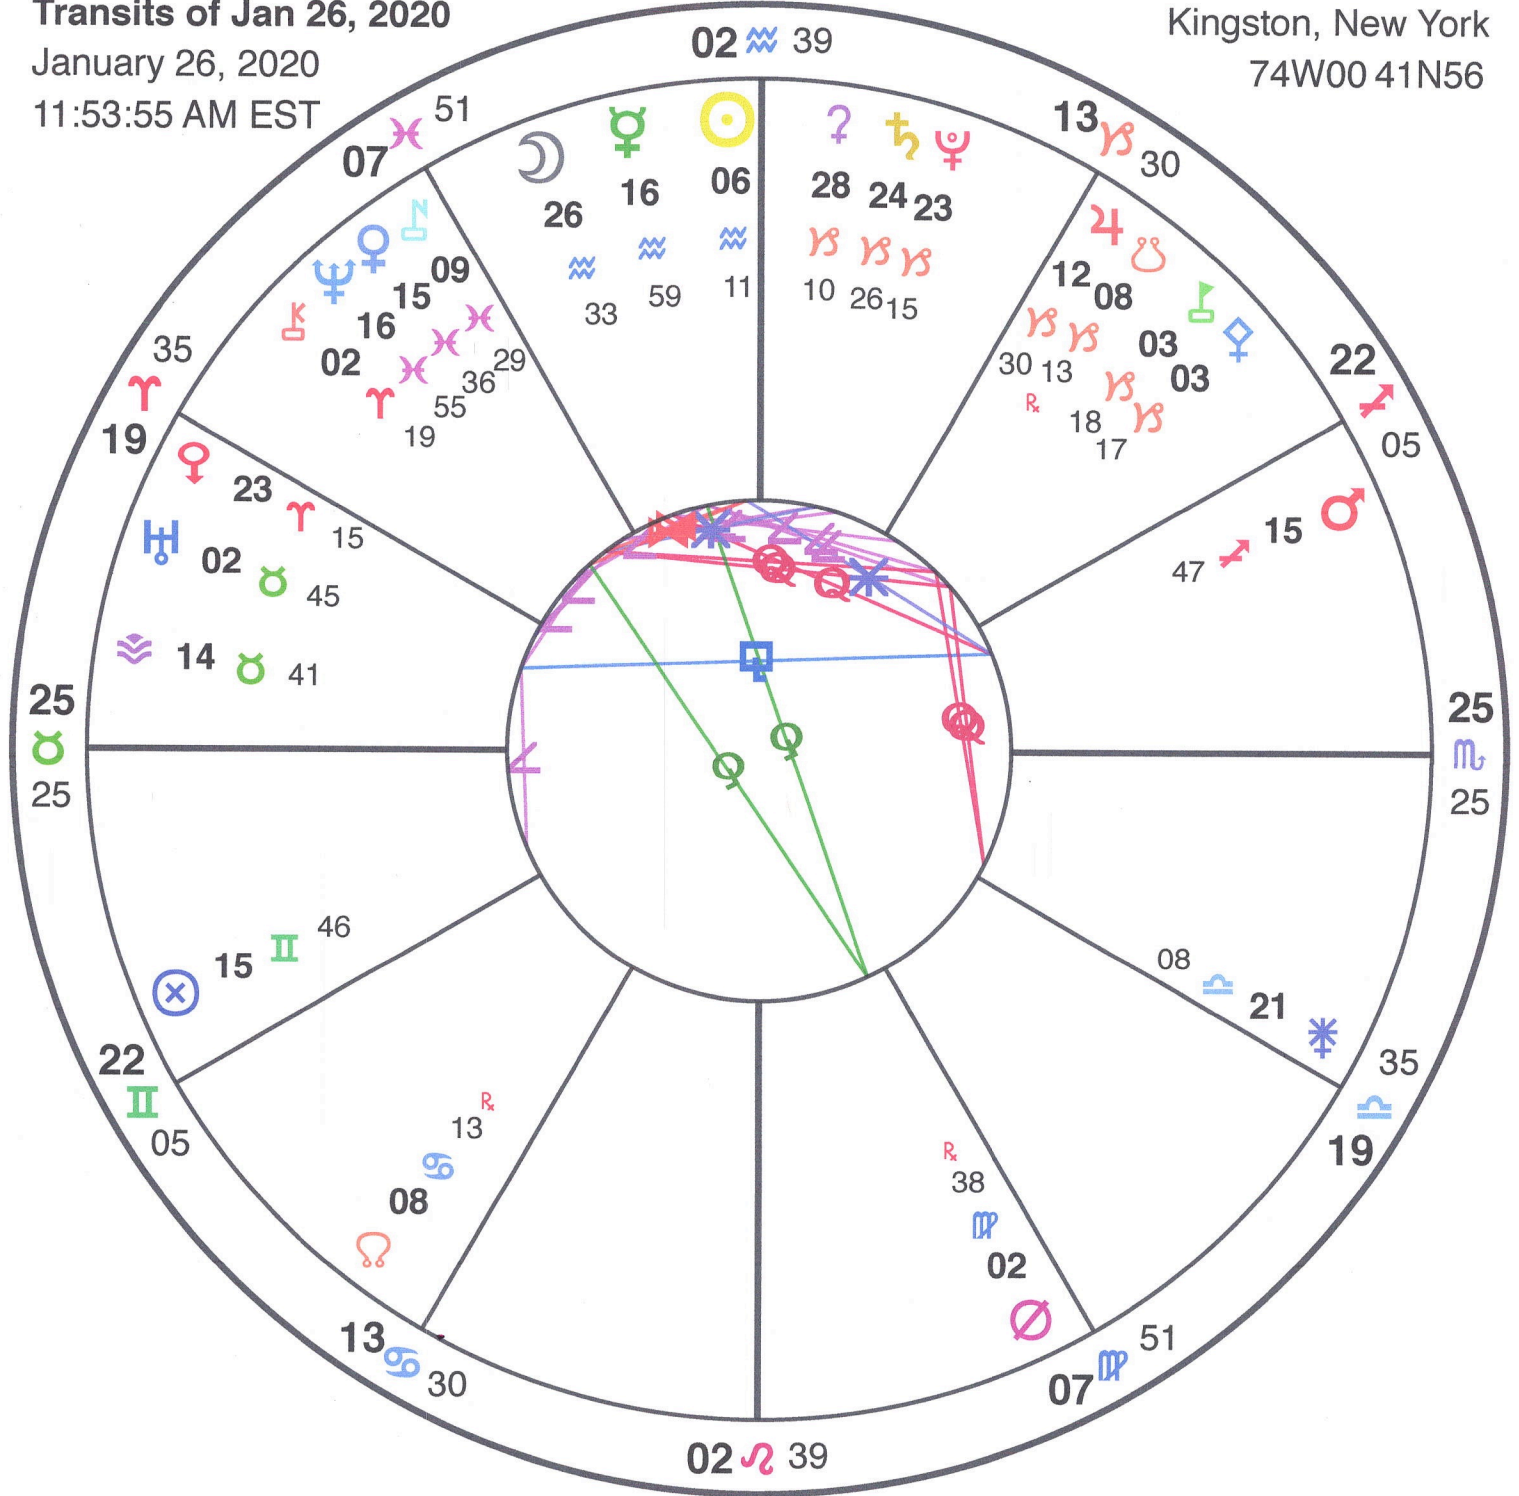

♏ ♏ ♏ #1 25

Transits of Jan 26, 2020

January 26, 2020

11:53:55 AM EST

Kingston, New York

74W00 41N56

[Handwritten signature]
2022