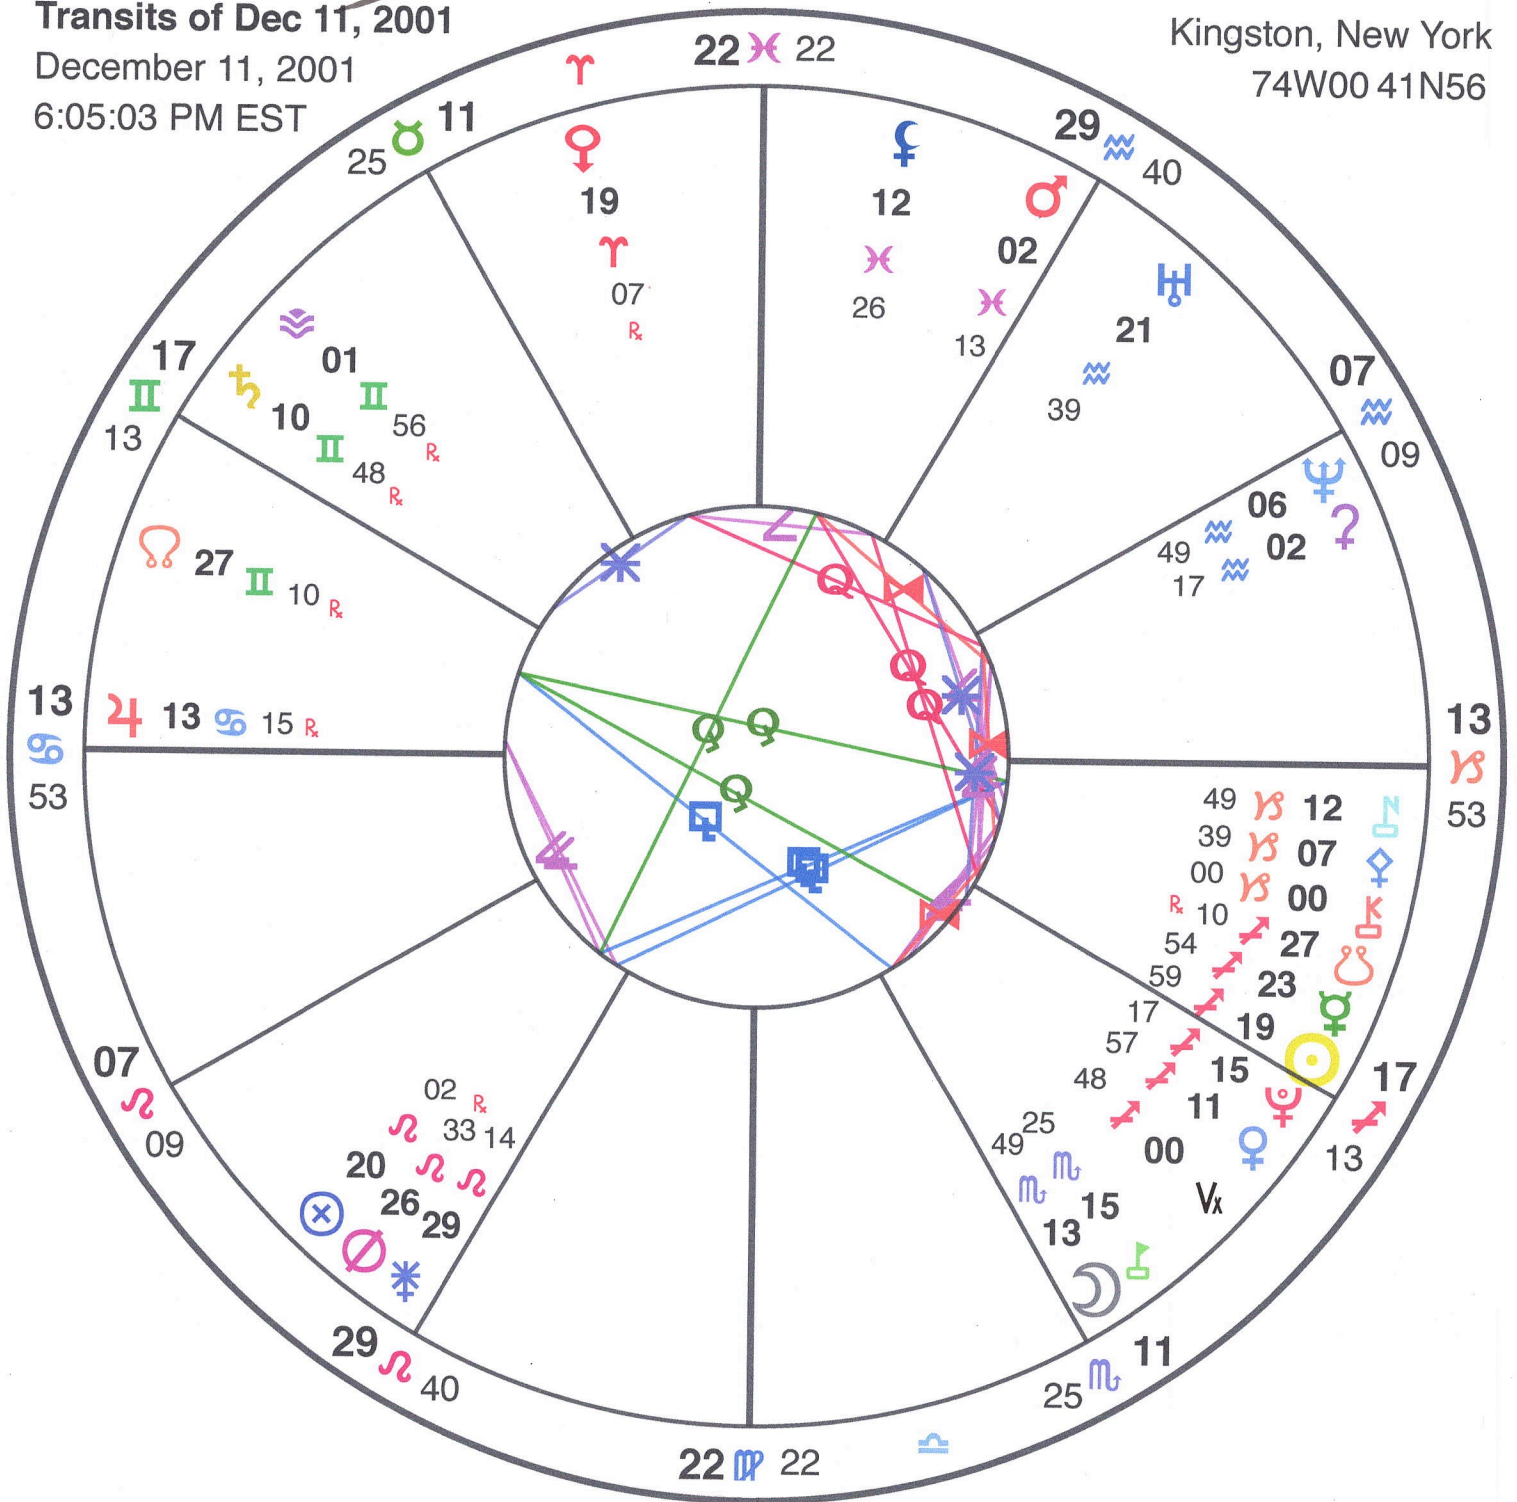

♂ → ♀

Transits of Dec 11, 2001

December 11, 2001

6:05:03 PM EST

Kingston, New York

74W00 41N56

2001

♂ → ♀

Transits of Feb 21, 2005

February 21, 2005

12:34:42 PM EST

Kingston, New York

74W00 41N56

2002

♀ → B #1

Transits of Jan 25, 2008

5 → 13

Transits of Dec 19, 2017

December 19, 2017

11:48:45 PM EST

Kingston, New York

74W00 41N56

Handwritten signature and date:
2017

♁ → ♀