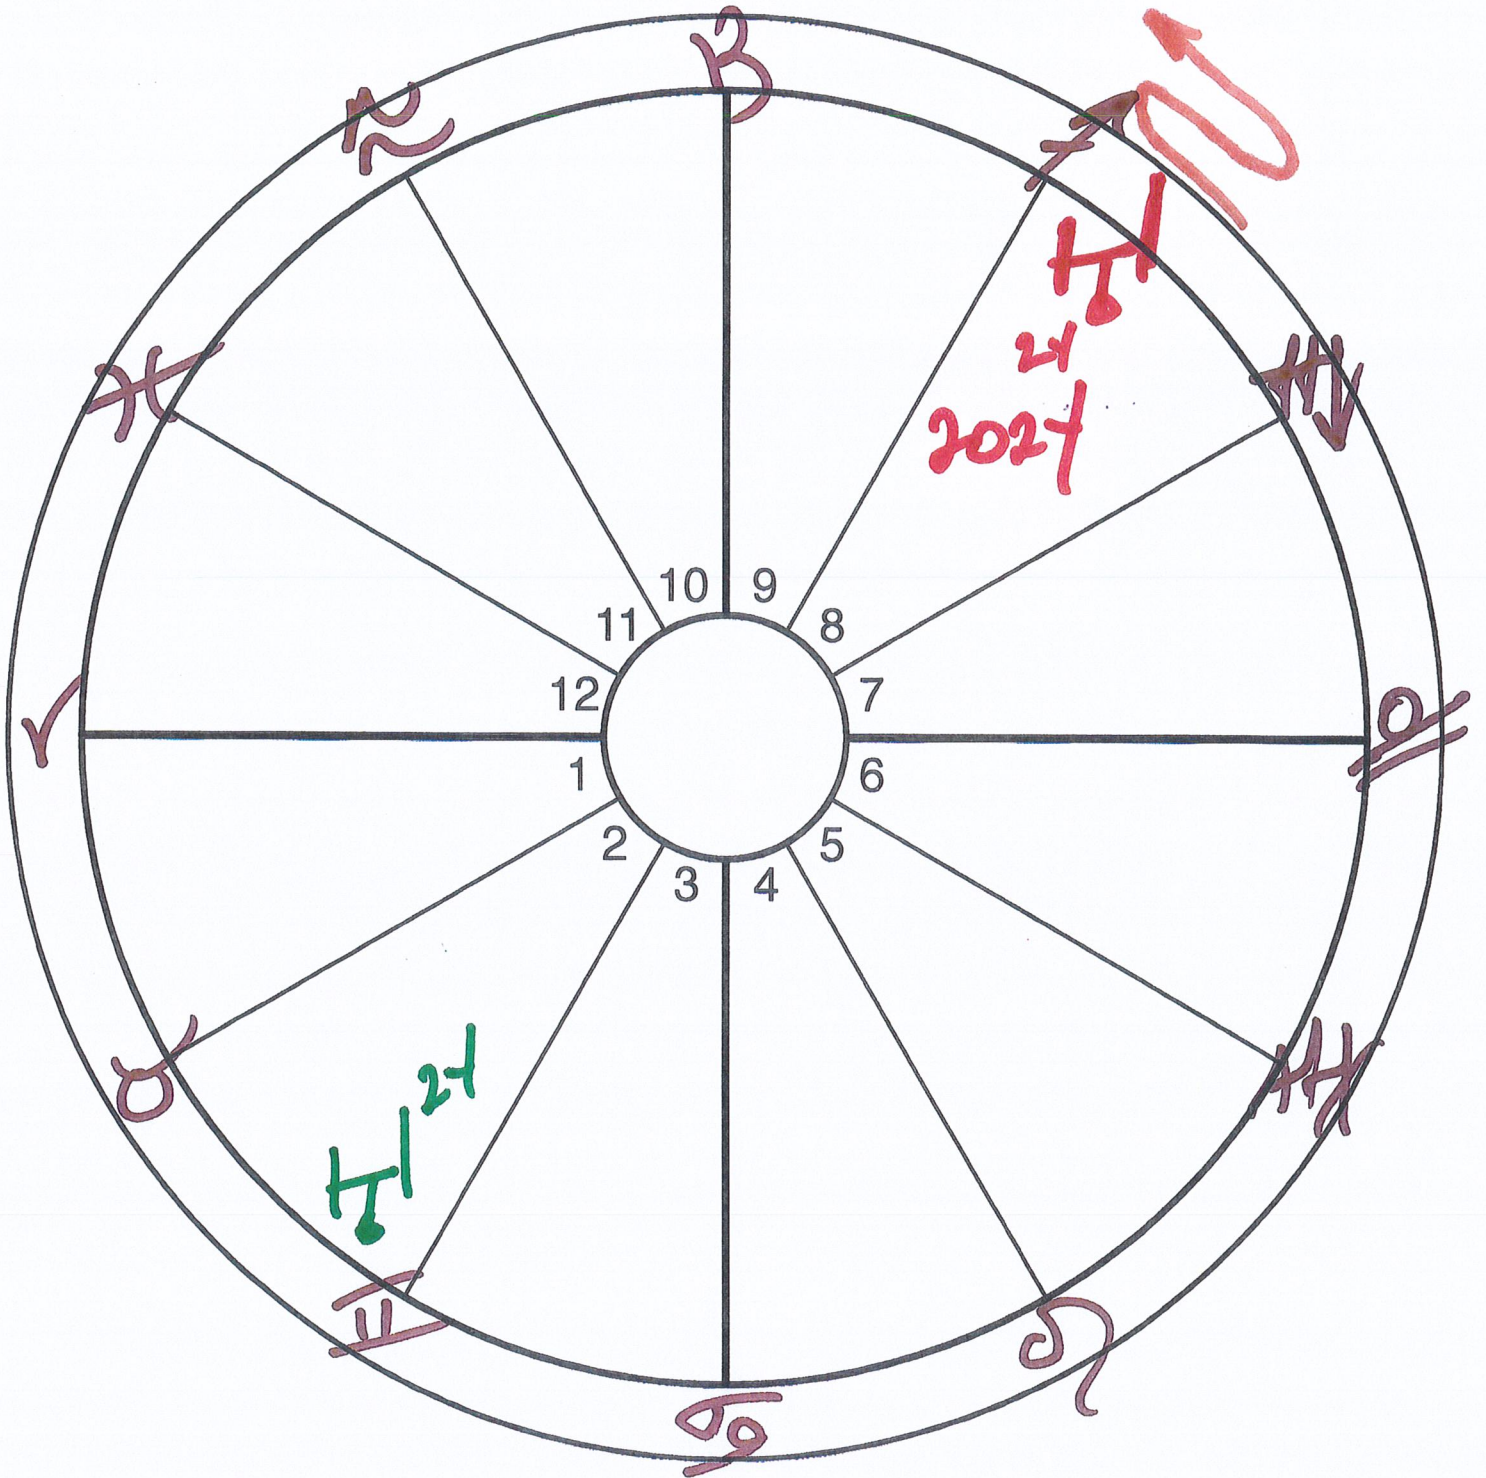

Average Person

Natal Chart

Tuesday, January 1, 1980

11:00:00 AM EST

Boston, Massachusetts

Tropical Koch True Node

Astrology by

Eric Francis, planetwaves.net

efc@ericfrancis.com

5 cycle

H
b oppo

♄ 11

♀♁

♀♁ in 2019