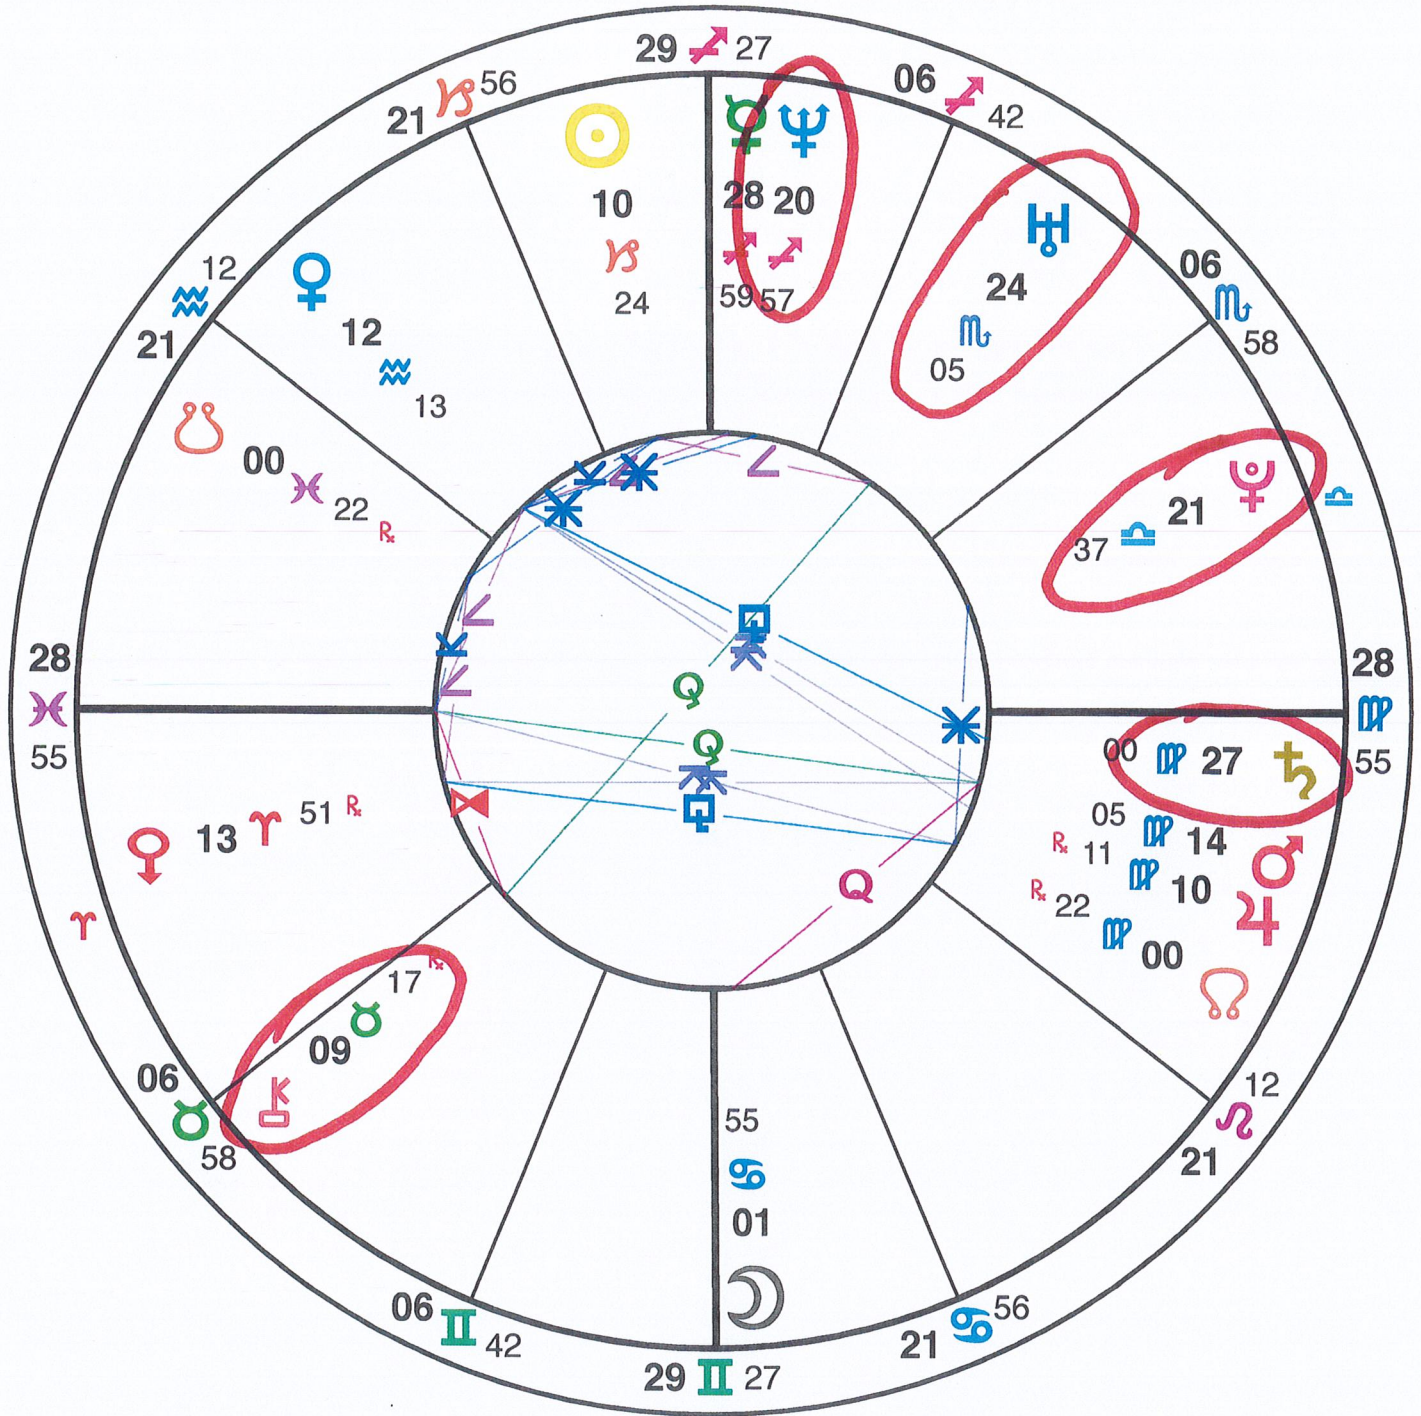

Average Person

Natal Chart

Tuesday, January 1, 1980

11:00:00 AM EST

Boston, Massachusetts

Tropical Koch True Node

Astrology by

Eric Francis, planetwaves.net

efc@ericfrancis.com

5 cycle

H
b oppo

♄ 11

♀♁

♀♁ in 2019