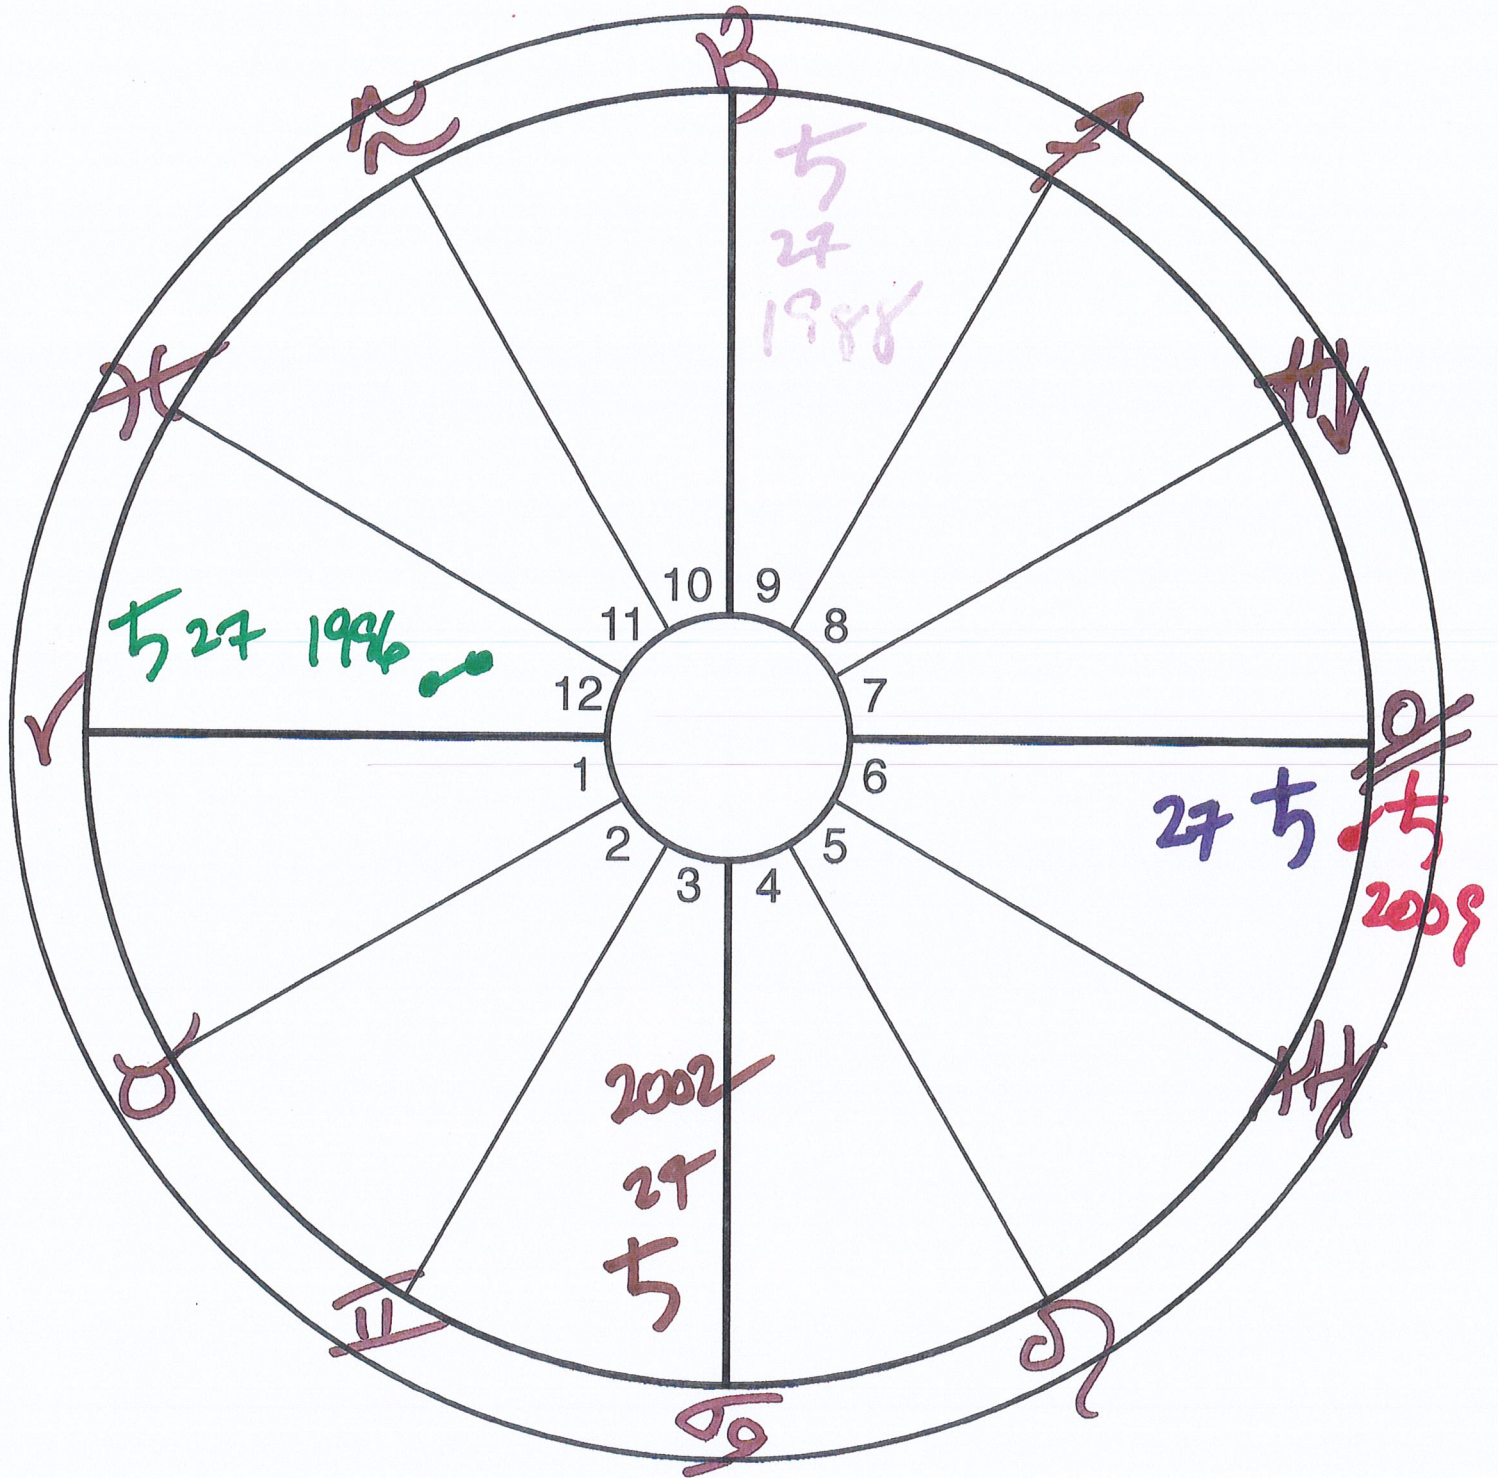

Average Person

Natal Chart

Tuesday, January 1, 1980

11:00:00 AM EST

Boston, Massachusetts

Tropical Koch True Node

Astrology by

Eric Francis, planetwaves.net

efc@ericfrancis.com

5 cycle

H
b oppo

♄ 11

♀♁

♀♁ in 2019